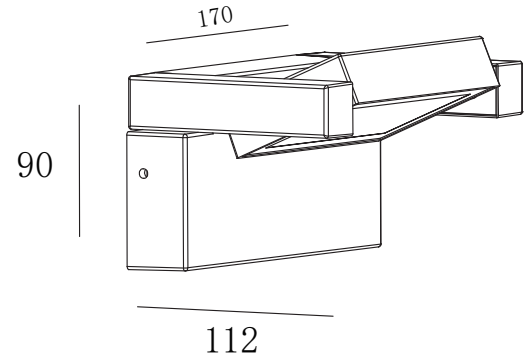

WALL LAMP OUTDOOR LIGHT

TECHNICAL SHEET

KL-471

KEYLIGHT

SPAIN

PRODUCTOS DE ILUMINACION

FEATURES

- 220-240V
- CE ROHS Certified
- Aluminum die-casting body
- PMMA Diffuser
- 3-years warranty

SPECIFICATIONS

Product Code	KL-471
Power	10W
Input	220-240V
Luminous flux	1000 lm
Color Temperature	2700k-6500k
Beam Angle	150°
Power factor	≥0.8
CRI	80
Finishing Colors	White/Silver Grey/Dark Grey/Black
LED Type	SMD
IP Rating	IP65 Class 1
Size	170mm*112mm*90mm
Warranty	3 years